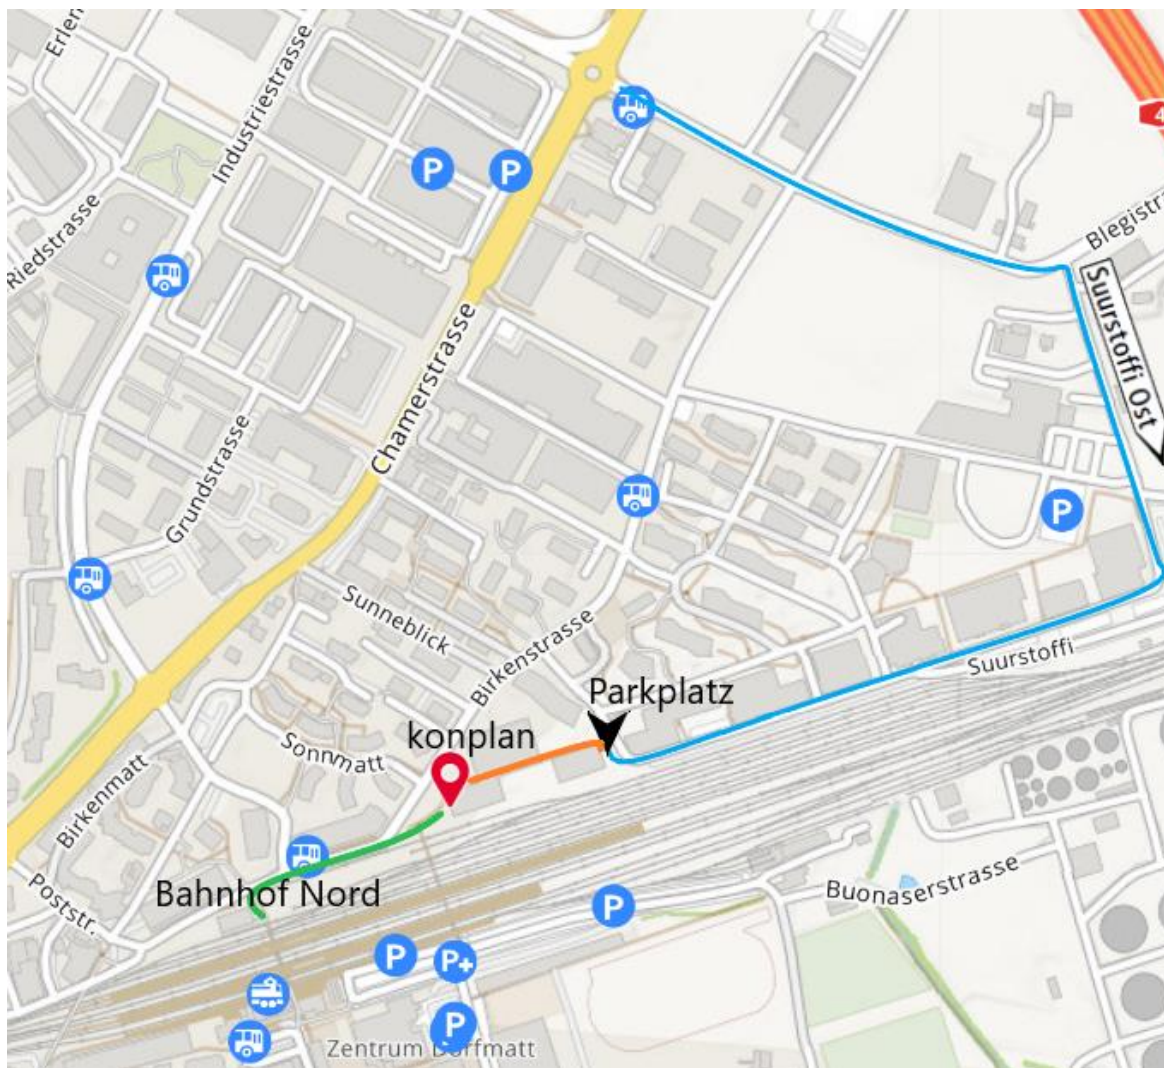

Directions & visitor parking

konplan, Suurstoffi 2, CH-6343 Rotkreuz

Arrival by public transport (green marking)

- At the train station: use exit «Nord/north»
- turn right and follow the road «Birkenstrasse» (railroad tracks are on the right hand side)
- in front of you is the black high-rise building «Hochschule Luzern»
- there you use entrance A, on the left side of the building
- konplan is on the 12th floor

Arrival by car (blue marking)

- at the roundabout (Roche company/motorway exit "Rotkreuz") turn into «Blegistrasse» (Suurstoffi Ost)
- at the second sign «Suurstoffi Ost» turn right and follow until the end of the road
- turn right again and drive to the fitness studio «ACTIV FITNESS»
- to the right of the underground car parking exit are two parking spots marked with «konplan»
- from these parking spots you can reach konplan in 2 minutes walking distance (orange marking)

Entrance to konplan

konplan parking spots